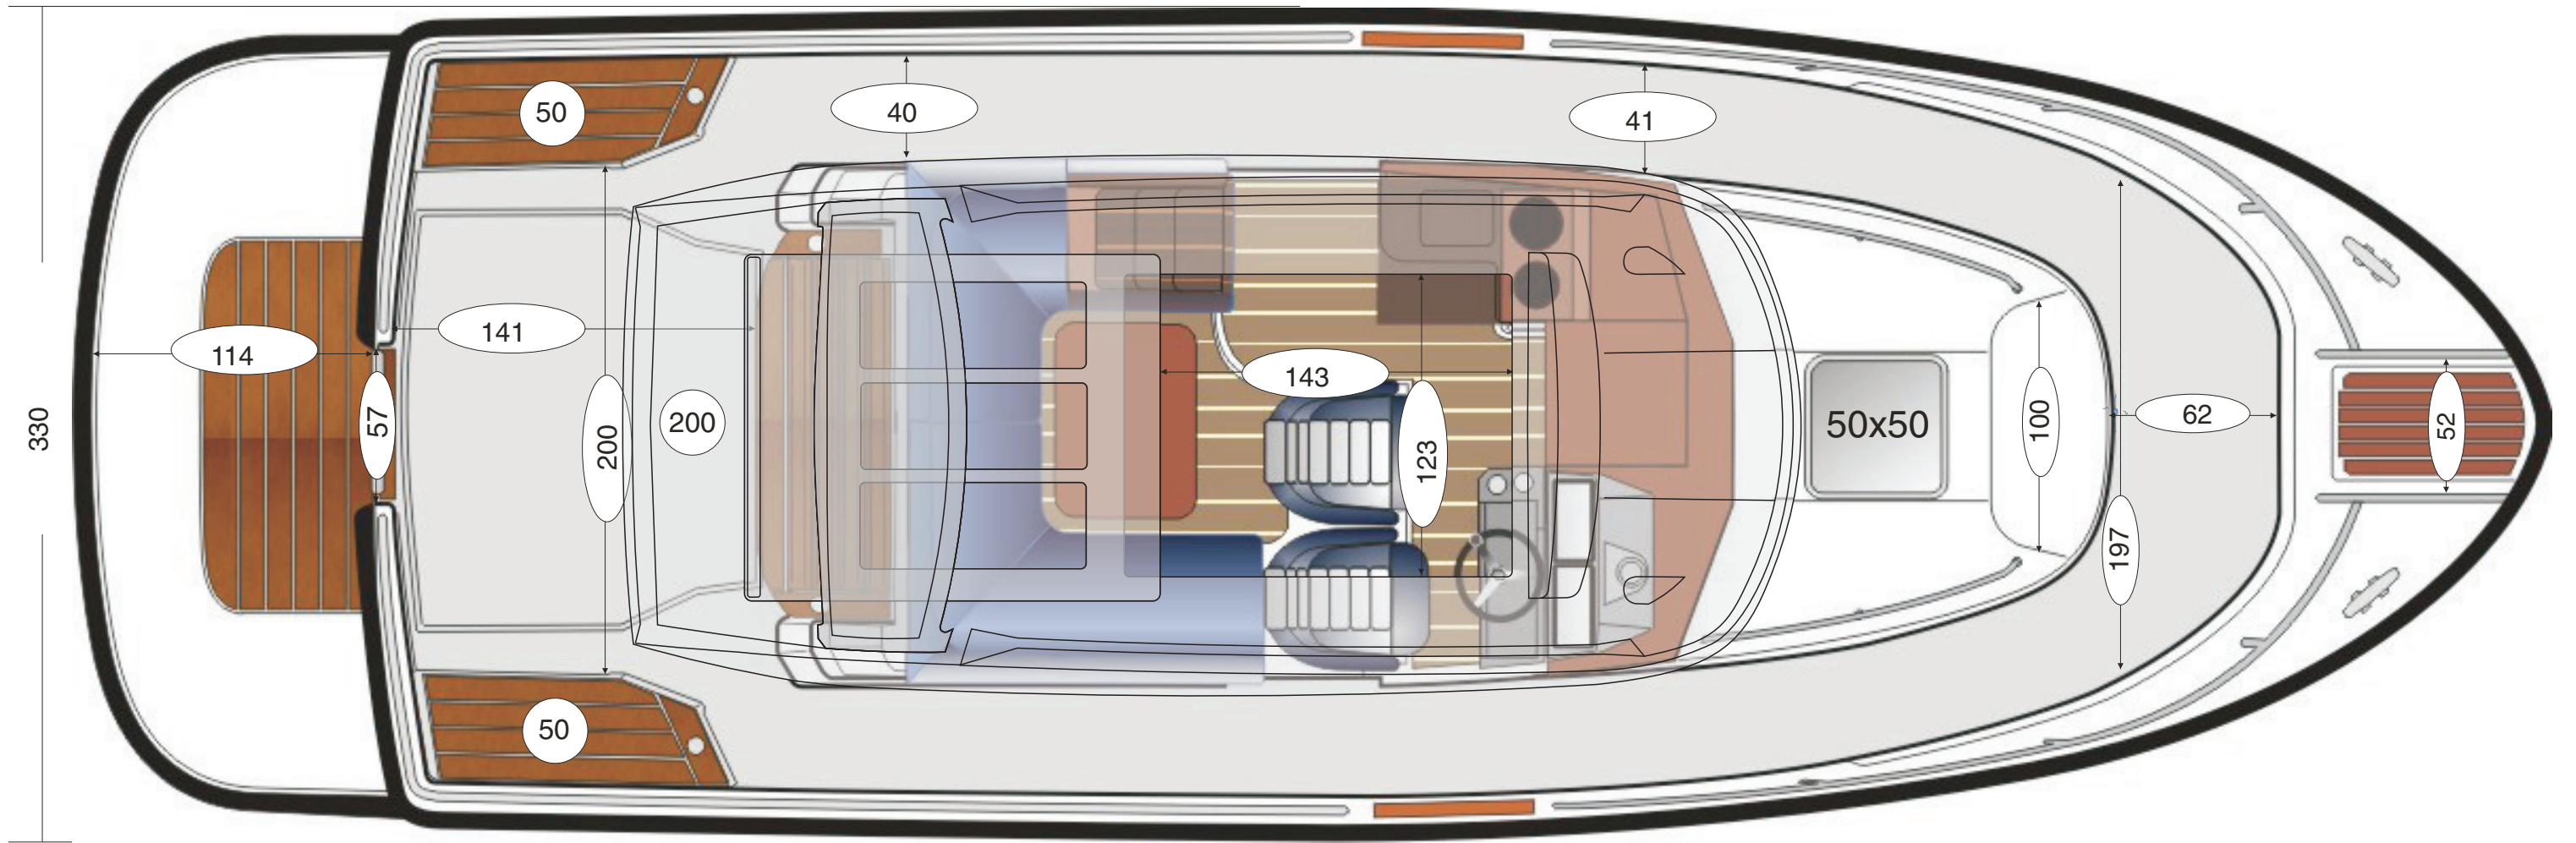

SARGO 31

THE ALLSEASON BOAT

XX = Length in cm

XX = Height in cm

SARGO 31

THE ALLSEASON BOAT

XX = Length in cm
XX = Height in cm

09/2014

SARGO 31

THE ALLSEASON BOAT

XX = Length in cm
XX = Height in cm

09/2014

SARGO 31

THE ALLSEASON BOAT

XX	= Length in cm
XX	= Height in cm

09/2014